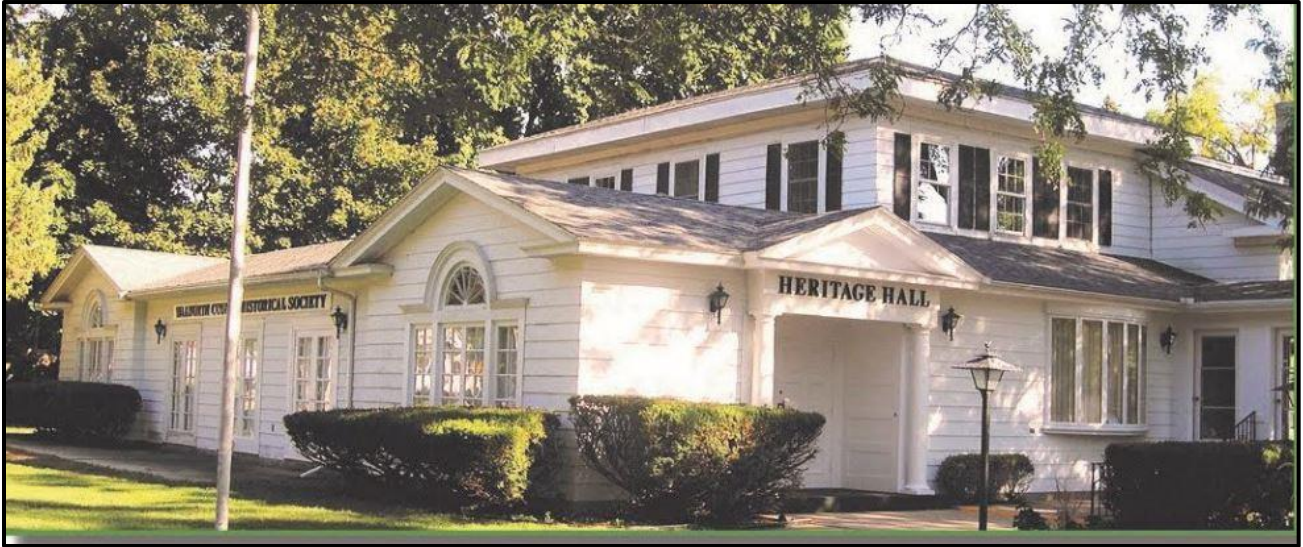

WALWORTH COUNTY HISTORICAL SOCIETY
“BARGAIN BONANZA”
INDOOR FLEA MARKET

SATURDAY, JANUARY 26, 2019

8:00 AM - 3:00 PM

HERITAGE HALL

**103 EAST ROCKWELL, ELKHORN
(CORNER OF EAST ROCKWELL
AND SOUTH WASHINGTON)**

NO ADMISSION FEE

DONATIONS APPRECIATED

DIRECTIONS:

◆ From main entrance to Fairgrounds, go west on East Court Street/Highway 11 ◆ At stop sign turn left on Lincoln Street. ◆ Turn right on East Rockwell (1 block past Burger King). ◆ Turn left on South Washington (First Street)